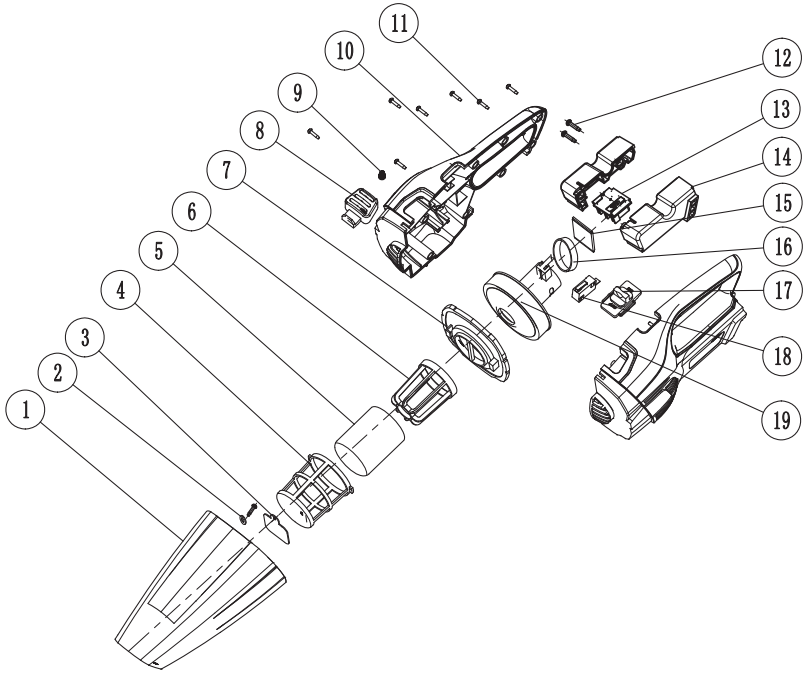

exploded view RDP-SMWC20 solo

spare parts RDP-SMWC20 solo

29	2020200070	brochas de arrastre	1
28	2020200069	floor brush	1
27	2020200068	extension tube	1
26	3990010779	Round pin	4
25	3050070088	Round pin	4
24	3990010780	The bottom of the brush strip	1
23	3990010781	Water shield	1
22	2020080119	Floor brush bottom cover	1
21	3990010777	seal ring	1
20	2020080118	ROTARY JOINT	1
19	3030190001	Xinsheng 545 Motor (18V circular shaft)	1
18	3060070063	Sea Thickness Micro Switch	1
17	2020055700	Push the button	1
16	3990010778	Beam	1
15	2010189970	Body board semi-finished PCB board (external processing)	1
14	2020086750	Bottom cover of cable socket	1
13	2020180076	Scaffold	1
12	3050080499	Hexagon socket pan head tapping screws	2
11	3050080476	Tapping screw with inner club (flat head)	13
10	2040296900	Chassis bottom cover	1
9	3050090208	Pagoda spring for locking button	1
8	2020055701	Buttons	1
7	2020080122	Dust cove	1
6	2020080121	Cover	1
5	3990040504	Dust bag	1
4	3990040503	Dust cup	1
3	3990010782	Rubber Bearings	1
2	3050040256	Large Washers - Class C	1
1	2020082517	Dust hood	1