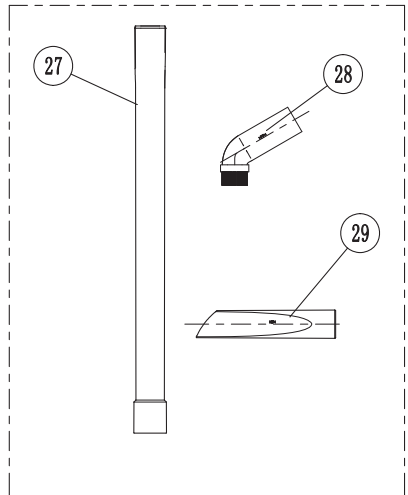

exploded view RDP-SMWC20 solo

spare parts RDP-SMWC20 solo

29	2020200070	brochas de arrastre	1
28	2020200069	floor brush	1
27	2020200068	extension tube	1
26	3990010779	Round pin	4
25	3050070088	Round pin	4
24	3990010780	The bottom of the brush strip	1
23	3990010781	Water shield	1
22	2020080119	Floor brush bottom cover	1
21	3990010777	seal ring	1
20	2020080118	ROTARY JOINT	1
19	3030190001	Xinsheng 545 Motor (18V circular shaft)	1
18	3060070063	Sea Thickness Micro Switch	1
17	2020055700	Push the button	1
16	3990010778	Beam	1
15	2010189970	Body board semi-finished PCB board (external processing)	1
14	2020086750	Bottom cover of cable socket	1
13	2020180076	Scaffold	1
12	3050080499	Hexagon socket pan head tapping screws	2
11	3050080476	Tapping screw with inner club (flat head)	13
10	2040296900	Chassis bottom cover	1
9	3050090208	Pagoda spring for locking button	1
8	2020055701	Buttons	1
7	2020080122	Dust cove	1
6	2020080121	Cover	1
5	3990040504	Dust bag	1
4	3990040503	Dust cup	1
3	3990010782	Rubber Bearings	1
2	3050040256	Large Washers - Class C	1
1	2020082517	Dust hood	1