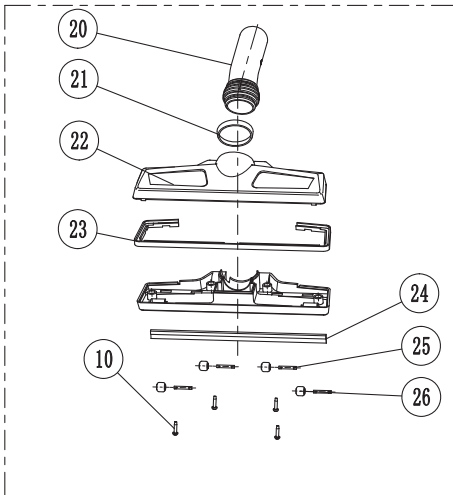

exploded view RDP-SMWC20 solo

spare parts RDP-SMWC20 solo

29	2020200070	brochas de arrastre	1
28	2020200069	floor brush	1
27	2020200068	extension tube	1
26	3990010779	Round pin	4
25	3050070088	Round pin	4
24	3990010780	The bottom of the brush strip	1
23	3990010781	Water shield	1
22	2020080119	Floor brush bottom cover	1
21	3990010777	seal ring	1
20	2020080118	ROTARY JOINT	1
19	3030190001	Xinsheng 545 Motor (18V circular shaft)	1
18	3060070063	Sea Thickness Micro Switch	1
17	2020055700	Push the button	1
16	3990010778	Beam	1
15	2010189970	Body board semi-finished PCB board (external processing)	1
14	2020086750	Bottom cover of cable socket	1
13	2020180076	Scaffold	1
12	3050080499	Hexagon socket pan head tapping screws	2
11	3050080476	Tapping screw with inner club (flat head)	13
10	2040296900	Chassis bottom cover	1
9	3050090208	Pagoda spring for locking button	1
8	2020055701	Buttons	1
7	2020080122	Dust cove	1
6	2020080121	Cover	1
5	3990040504	Dust bag	1
4	3990040503	Dust cup	1
3	3990010782	Rubber Bearings	1
2	3050040256	Large Washers - Class C	1
1	2020082517	Dust hood	1